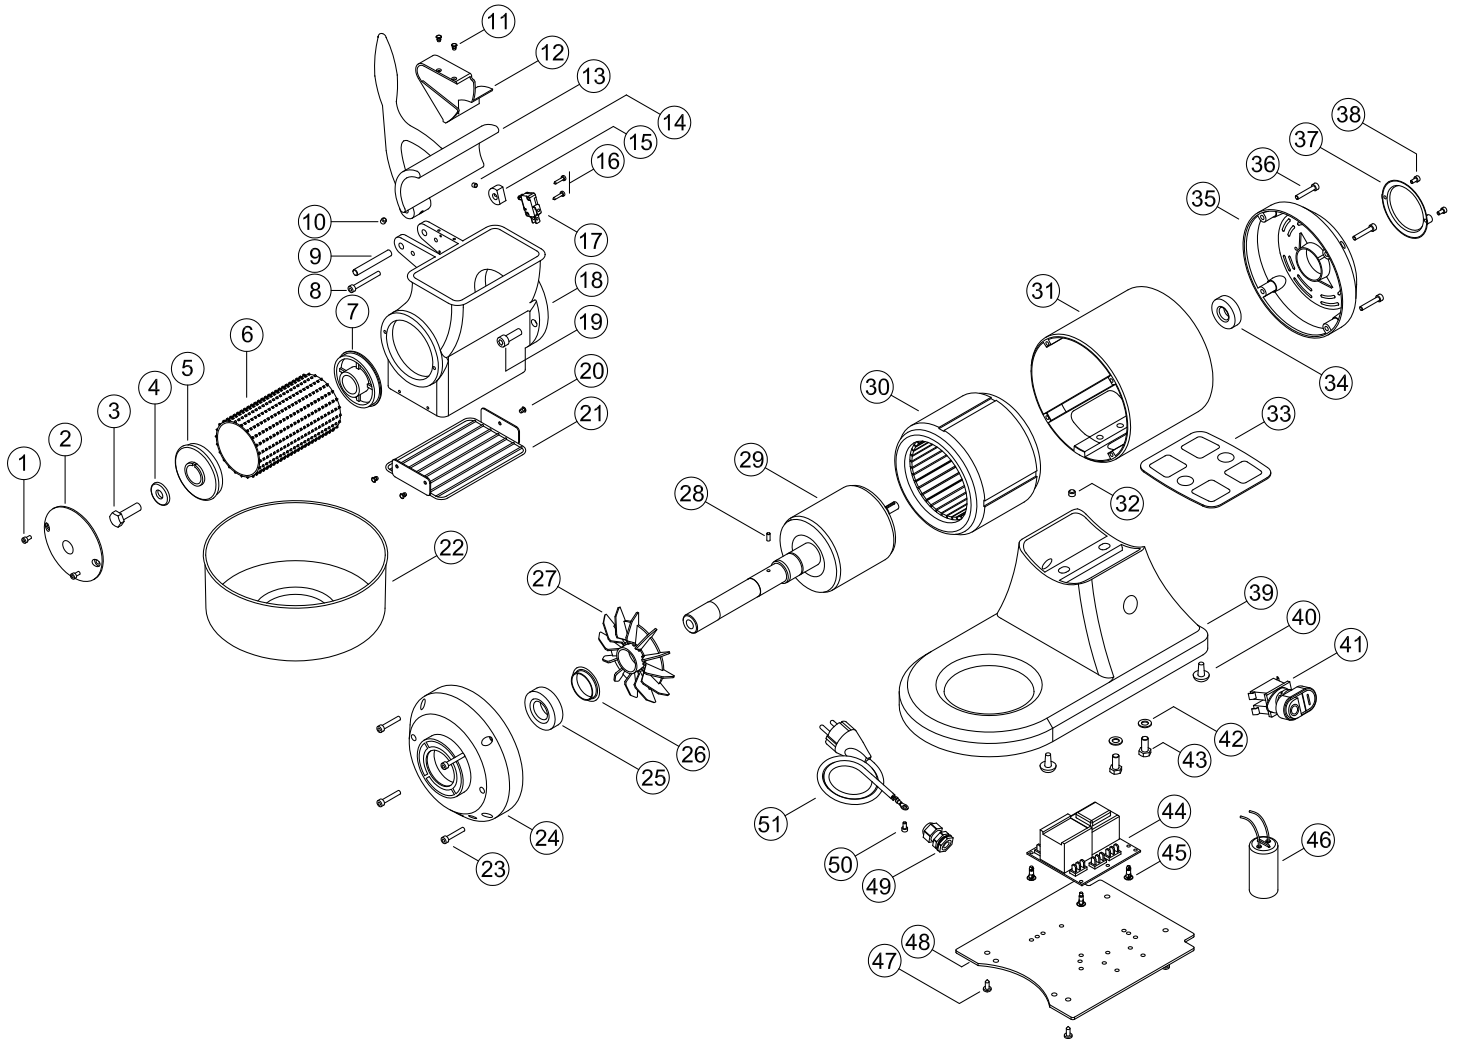

Parts Breakdown

Model GR-IT-1119-B 39884

Parts Breakdown

Model GR-IT-1119-B 39884

Item No.	Description	Position	Item No.	Description	Position	Item No.	Description	Position
15351	Screw 4x8 for 39884	1	15430	Drum Casing for 39884	18	15380	Back Motor Cover for 39884	35
15418	Plastic Front Cover 100mm for 39884	2	15410	Screw 8x22 for 39884	19	15353	Screw 5x30 for 39884	36
15419	Screw 10x35 for 39884	3	15370	Rivet for 39884	20	15352	Disc Locking ABS DA 80mm for 39884	37
15420	Washer 10x30x2 for 39884	4	15431	Guard for 39884	21	15351	Screw 4x8 for 39884	38
17885	Drum Caps/Flange for Drums for 39884	5	17243	Pan for 39884	22	15439	Base for 39884	39
17823	Drum for 39884	6	15353	Screw 5x30 for 39884	23	42904	Rubber Foot for 39884	40
17885	Drum Caps/Flange for 39884	7	15433	Motor Cover - Front for 39884	24	15409	Switch for 39884	41
15423	Screw 5x45 for 39884	8	15434	Bearing 6205 2RS for 39884	25	70181	Washer 8x16x1.5 for 39884	42
15424	Pin 8x57 for 39884	9	AD424	Fixed Fan Ring D.30 for 39884	26	15440	Screw 8x25 for 39884	43
68924	Bead 6x6 for 39884	10	AD425	Fan D.30 for 39884	27	46205	Circuit Board for 39884	44
15370	Rivet for 39884	11	17244	Key Lock 4x10mm for 39884	28	AD427	Feet for Board for 39884	45
17700	Micro Switch Cover for 39884	12	AD426	Rotor Shaft for 39884	29	18657	Capacitor uF 40 for 39884	46
15425	Aluminum Lever for 39884	13	20178	Stator for 39884	30	15412	Screw 4.8x12 for 39884	47
72905	Wheat 5x6 for 39884	14	AD422	Engine Housing Open Banded for 39884	31	15411	Rubber Base Cover for 39884	48
15427	Bushing for 39884	15	AD423	Wheat 8x6 for 39884	32	15437	Plug PG9/11 for 39884	49
17240	Screw 2.8x15 for 39884	16	78010	Gasket Base for 39884	33	15351	Screw 4x8 for 39884	50
17241	Microswitch for 39884	17	15381	Bearing 6203 ZZ for 39884	34	78013	Cable with Plug Mod. SCHUKO for 39884	51